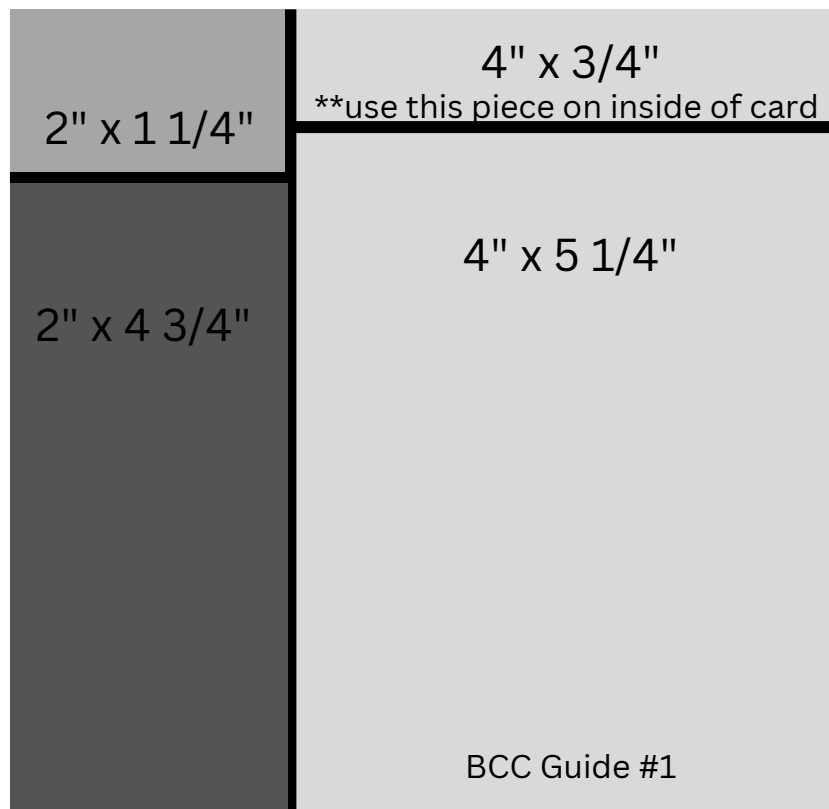

6x6 No Scraps Sketch Set #1 by Bourbon Creek Crafts

This is a cutting guide for **one 6x6 inch sheet of paper** and a coordinating sketch that allows you to **make one A2 sized card for each sheet you cut.**

Note: You can cut more than 1 sheet of paper with this guide and then mix and match the pieces on your card. Or you can use a double sided paper and mix and match sides.

The shades of gray on the cutting guide match the coordinating shades of gray on the card sketch pieces.