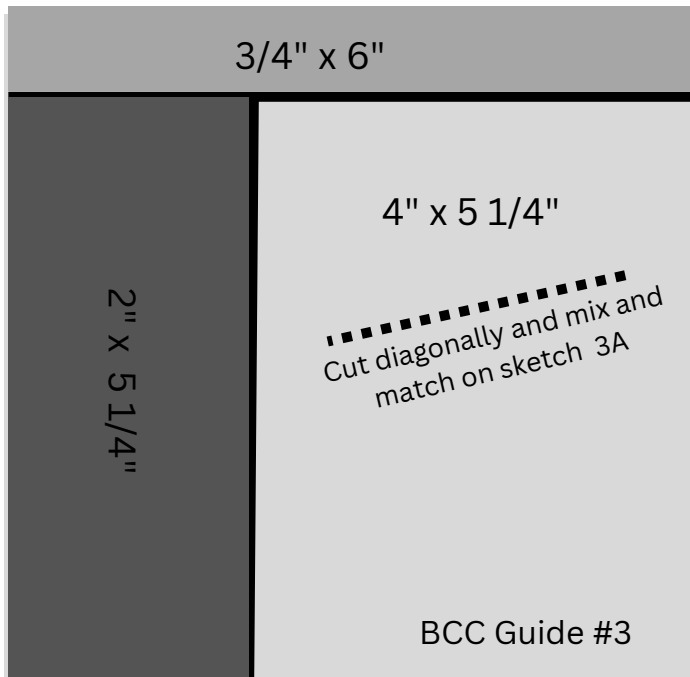

# 6x6 No Scraps Sketch Set #3

## by Bourbon Creek Crafts

This is a cutting guide for **4 6x6 inch sheets of paper** and 2 coordinating sketches that allows you to **make 6 A2 cards**

### Notes:

The shades of gray on the cutting guide match the coordinating shades of gray on the card sketch pieces.

You may add cardstock mats to your patterned paper pieces but may have scraps from these leftover.

**Important:** Cut 4 different sheets of patterned paper

\*Make 4 of these cards

Use this cutoff to add a banner to the inside of your cards

Use this cutoff to add a banner to the inside of your cards

\*Make 2 of these cards