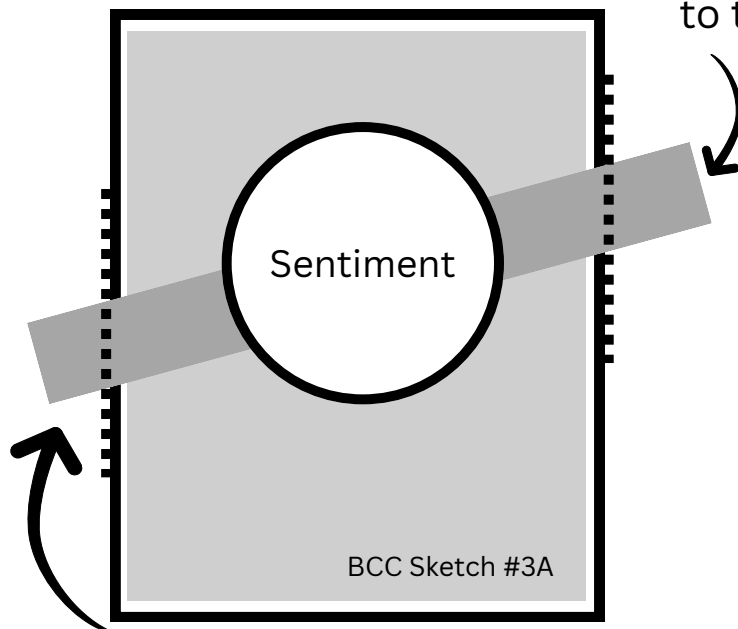

## by Bourbon Creek Crafts

This is a cutting guide for **4 6x6 inch sheets of paper** and 2 coordinating sketches that allows you to **make 6 A2 cards**

### Notes:

The shades of gray on the cutting guide match the coordinating shades of gray on the card sketch pieces.

You may add cardstock mats to your patterned paper pieces but may have scraps from these leftover.

**Important:** Cut 4 different sheets of patterned paper

\*Make 4 of these cards

Use this cutoff to add a banner to the inside of your cards

Use this cutoff to add a banner to the inside of your cards

\*Make 2 of these cards