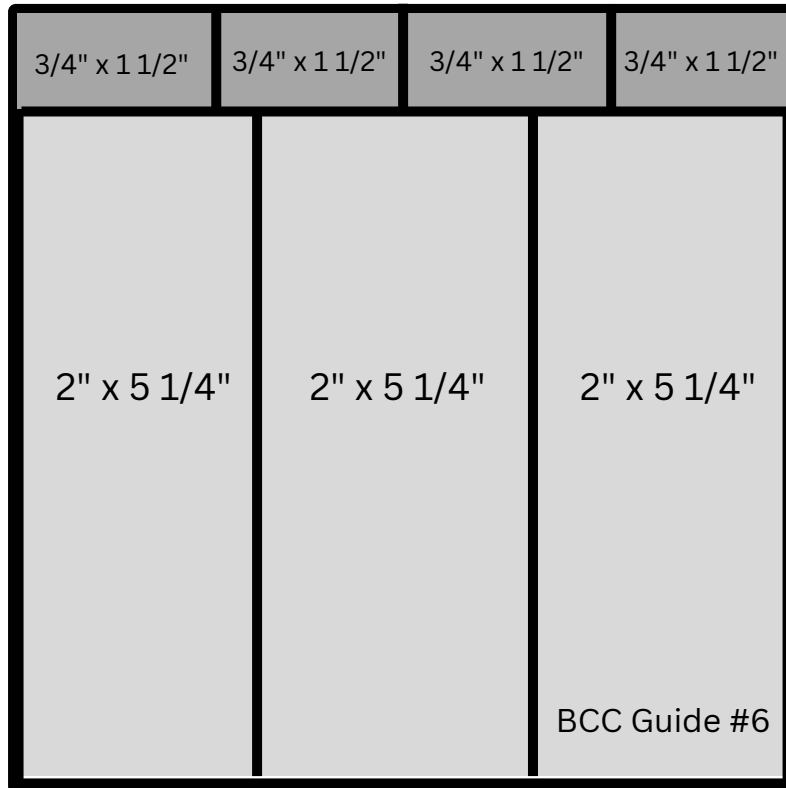

6x6 No Scraps Sketch Set #6 by Bourbon Creek Crafts

This is a cutting guide for **2 6x6 inch sheets of paper** and a coordinating sketch that allows you to **make 3 A2 cards**

Important: Cut 2 sheets of patterned paper

Use these strips behind the sentiment on the front of the card. Use any leftovers as decoration on the inside of the cards.

*Make 3 of these cards

The shades of gray on the cutting guide match the coordinating shades of gray on the card sketch pieces.